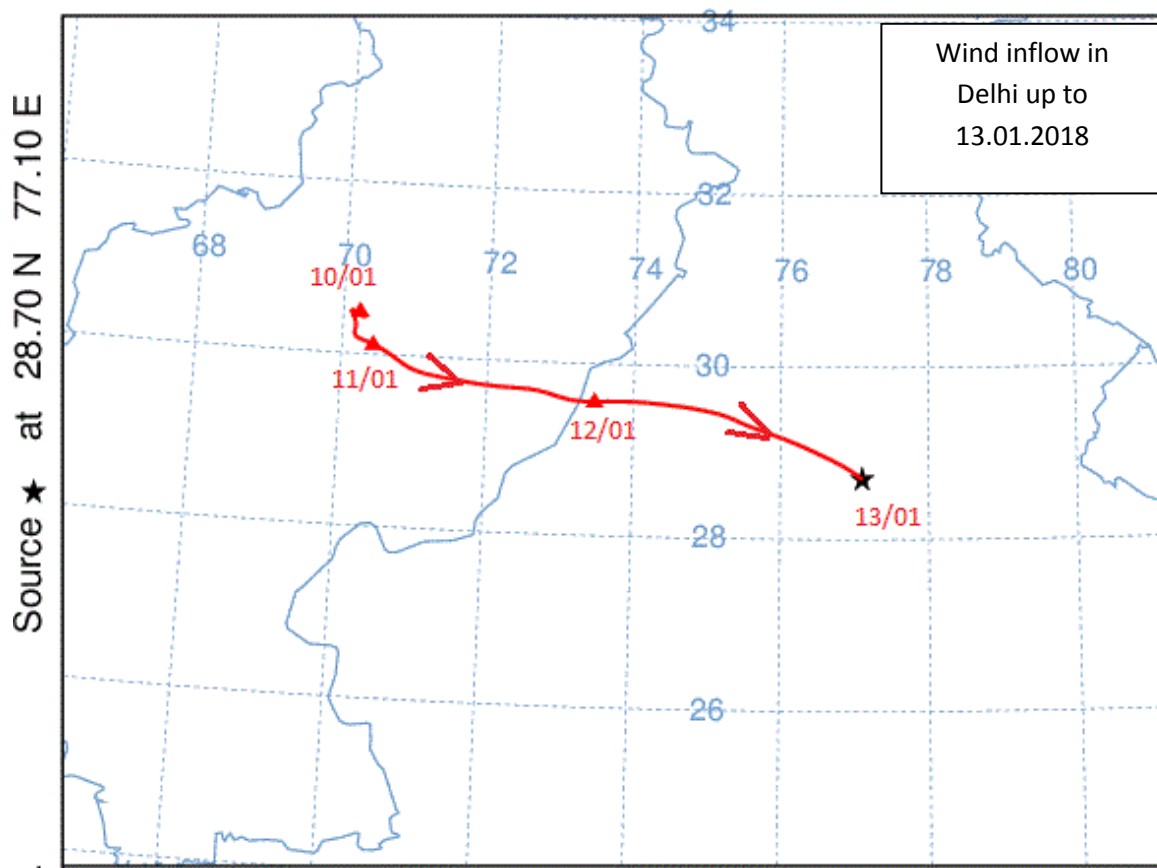

Wind Pattern and Ventilation Index Forecast

1. Forecast of Ventilation Index :

2. Wind Pattern Forecast

Source ★ at 28.70 N 77.10 E

Source ★ at 28.70 N 77.10 E