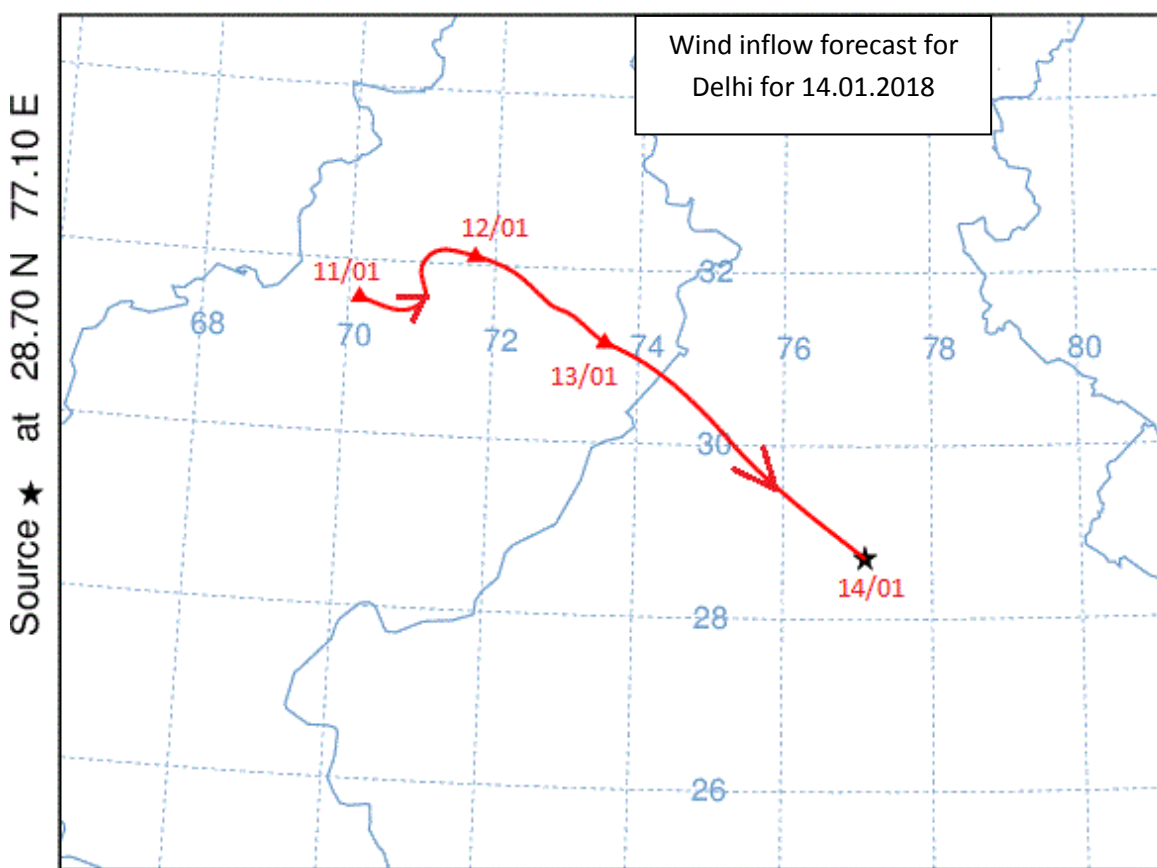

Wind Pattern and Ventilation Index Forecast

1. Forecast of Ventilation Index :

2. Wind Pattern Forecast

Source ★ at 28.70 N 77.10 E

Source ★ at 28.70 N 77.10 E