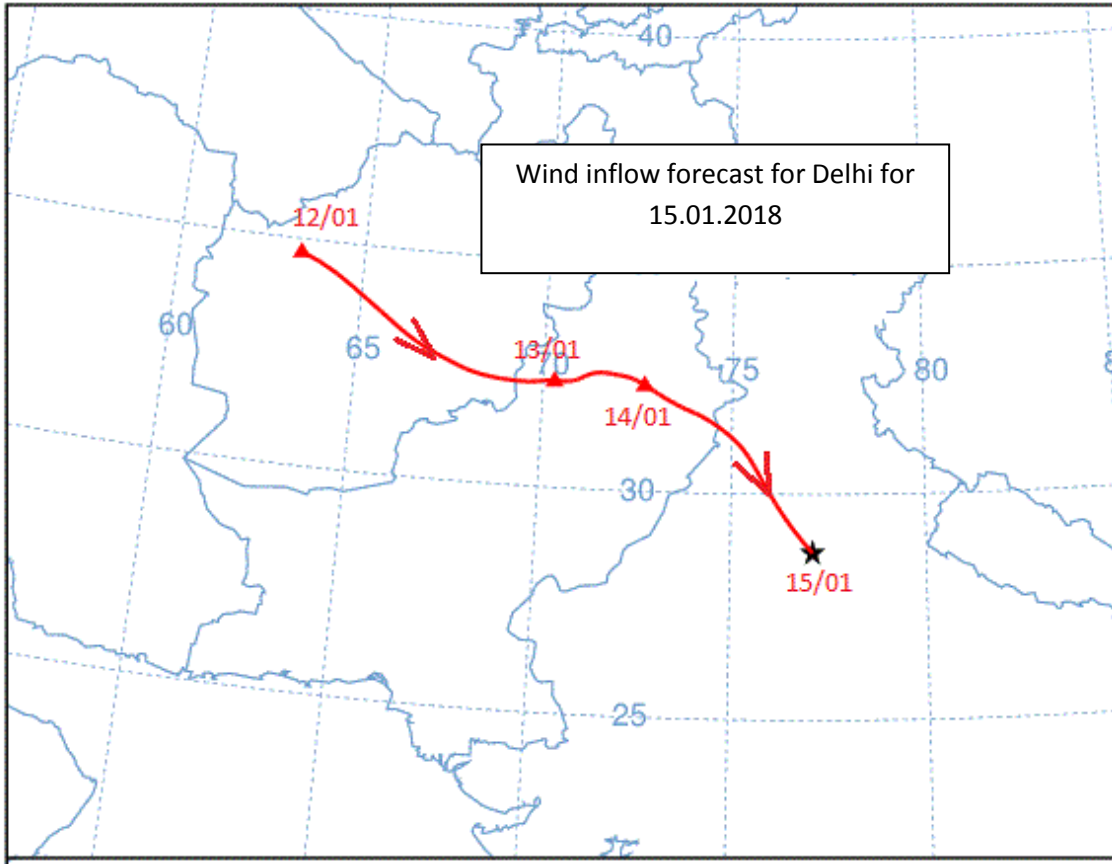

Wind Pattern and Ventilation Index Forecast

1. Forecast of Ventilation Index :

2. Wind Pattern Forecast

Source ★ at 28.70 N 77.10 E

Source ★ at 28.70 N 77.10 E