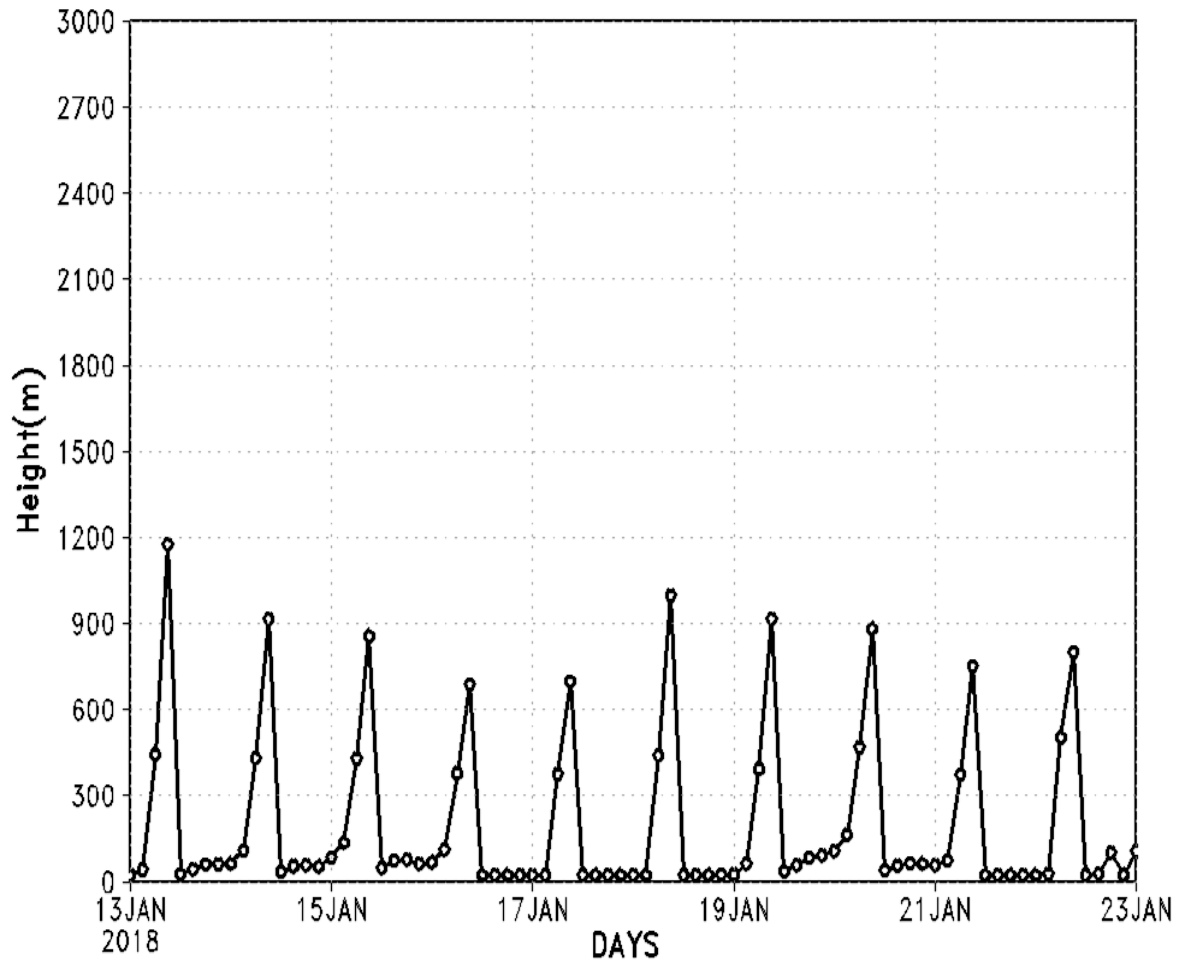

Wind Pattern and Ventilation Index Forecast

1. Forecast of Ventilation Index :

2. Wind Pattern Forecast

Source ★ at 28.70 N 77.10 E

Source ★ at 28.70 N 77.10 E