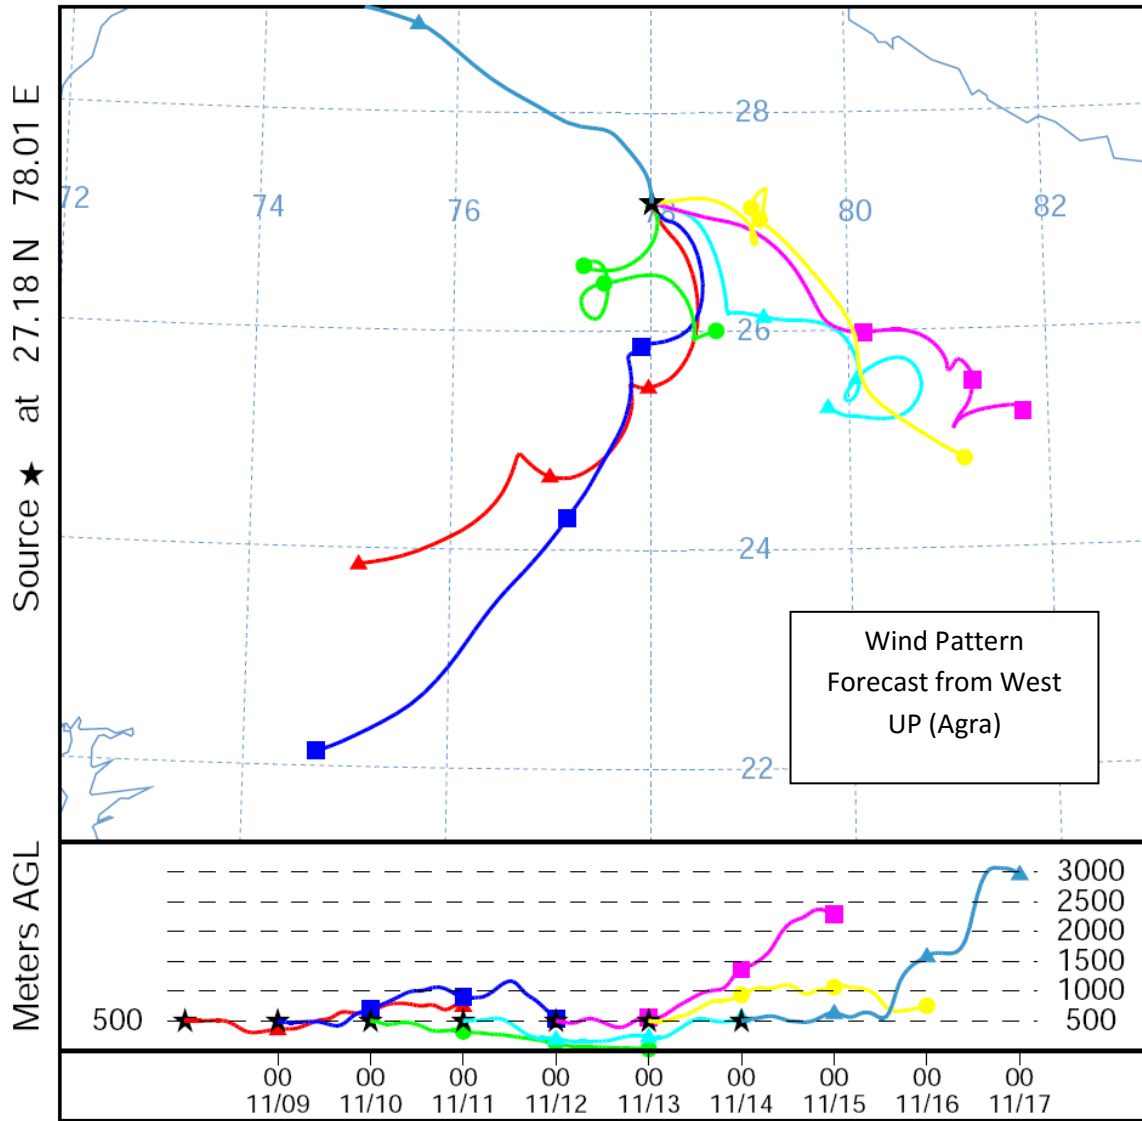

# Forward trajectories starting at 0000 UTC 08 Nov 17

00 UTC 08 Nov GFSG Forecast Initialization

# Forward trajectories starting at 0000 UTC 08 Nov 17

00 UTC 08 Nov GFSG Forecast Initialization

Forward trajectories starting at 0000 UTC 08 Nov 17  
00 UTC 08 Nov GFSG Forecast Initialization

Forward trajectories starting at 0000 UTC 08 Nov 17  
 00 UTC 08 Nov GFSG Forecast Initialization