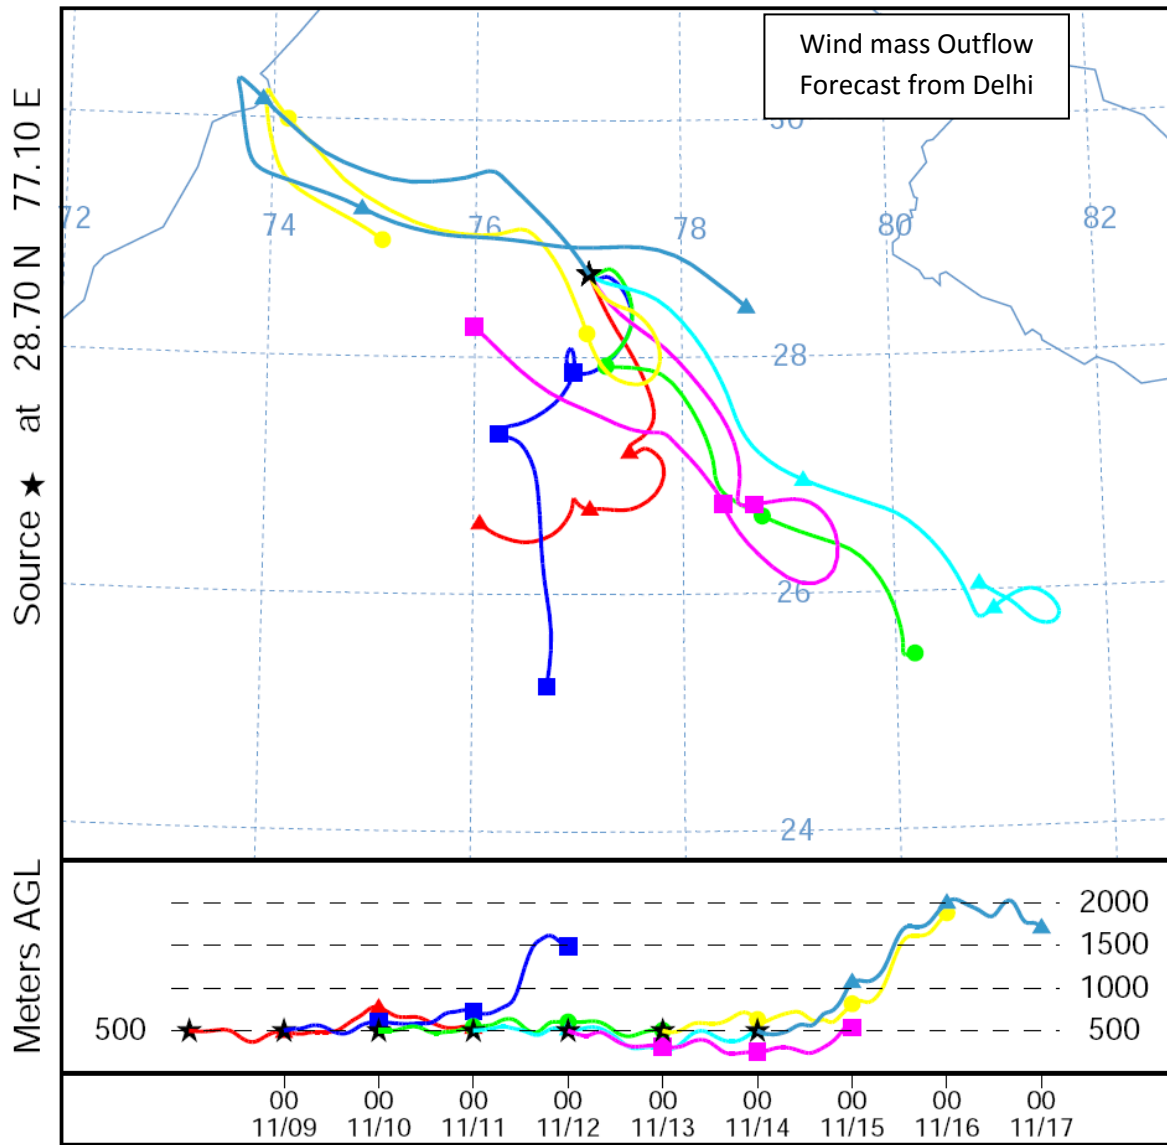

# Forward trajectories starting at 0000 UTC 08 Nov 17

00 UTC 08 Nov GFSG Forecast Initialization

# Forward trajectories starting at 0000 UTC 08 Nov 17

00 UTC 08 Nov GFSG Forecast Initialization

Forward trajectories starting at 0000 UTC 08 Nov 17  
00 UTC 08 Nov GFSG Forecast Initialization

Forward trajectories starting at 0000 UTC 08 Nov 17  
 00 UTC 08 Nov GFSG Forecast Initialization