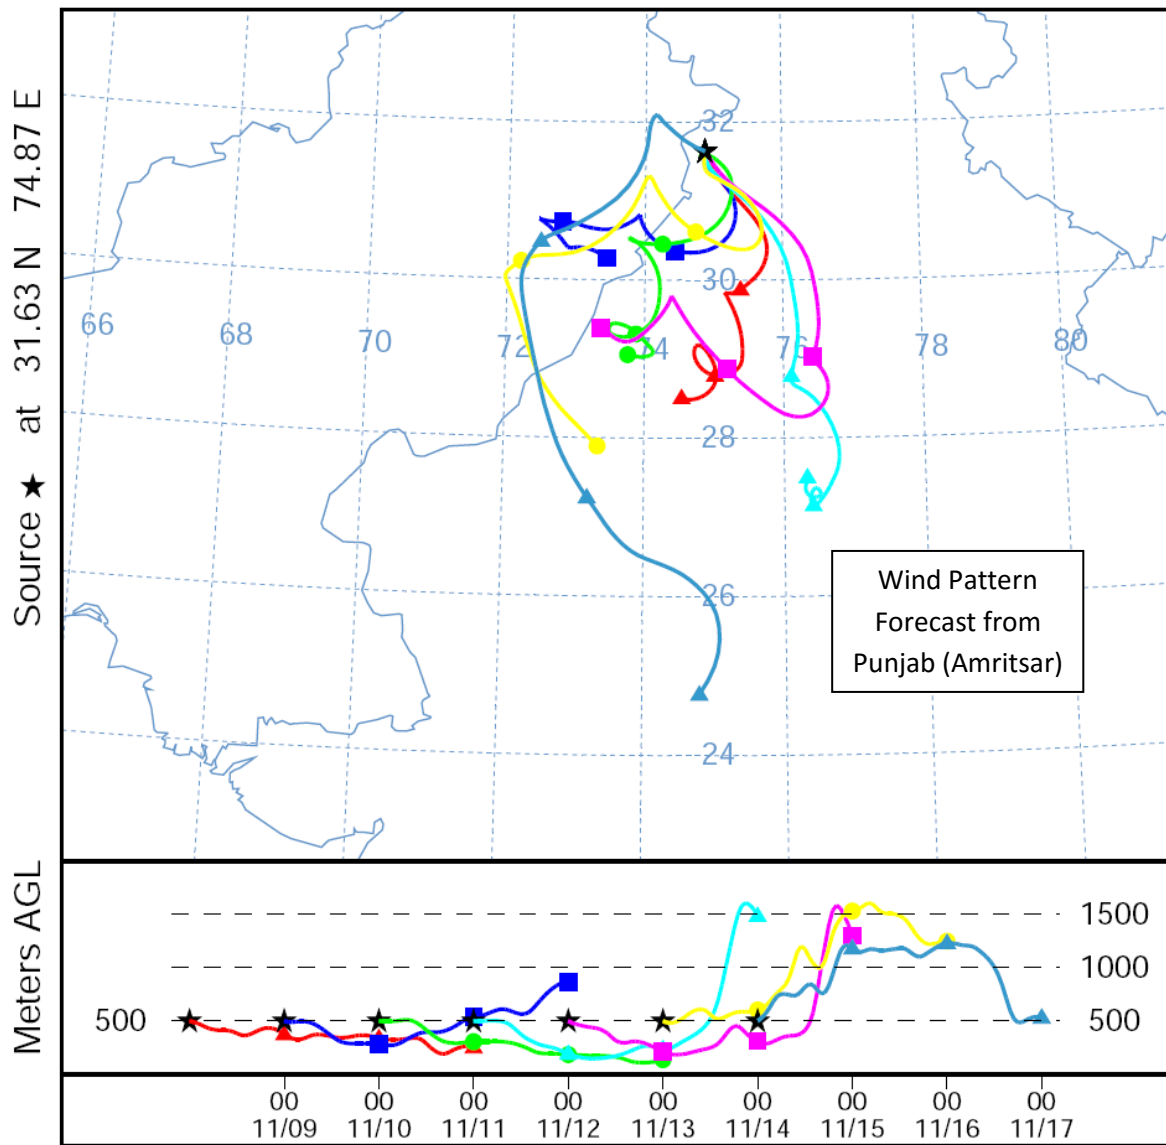

# Forward trajectories starting at 0000 UTC 08 Nov 17

00 UTC 08 Nov GFSG Forecast Initialization

# Forward trajectories starting at 0000 UTC 08 Nov 17

00 UTC 08 Nov GFSG Forecast Initialization

Forward trajectories starting at 0000 UTC 08 Nov 17  
00 UTC 08 Nov GFSG Forecast Initialization

Forward trajectories starting at 0000 UTC 08 Nov 17  
 00 UTC 08 Nov GFSG Forecast Initialization