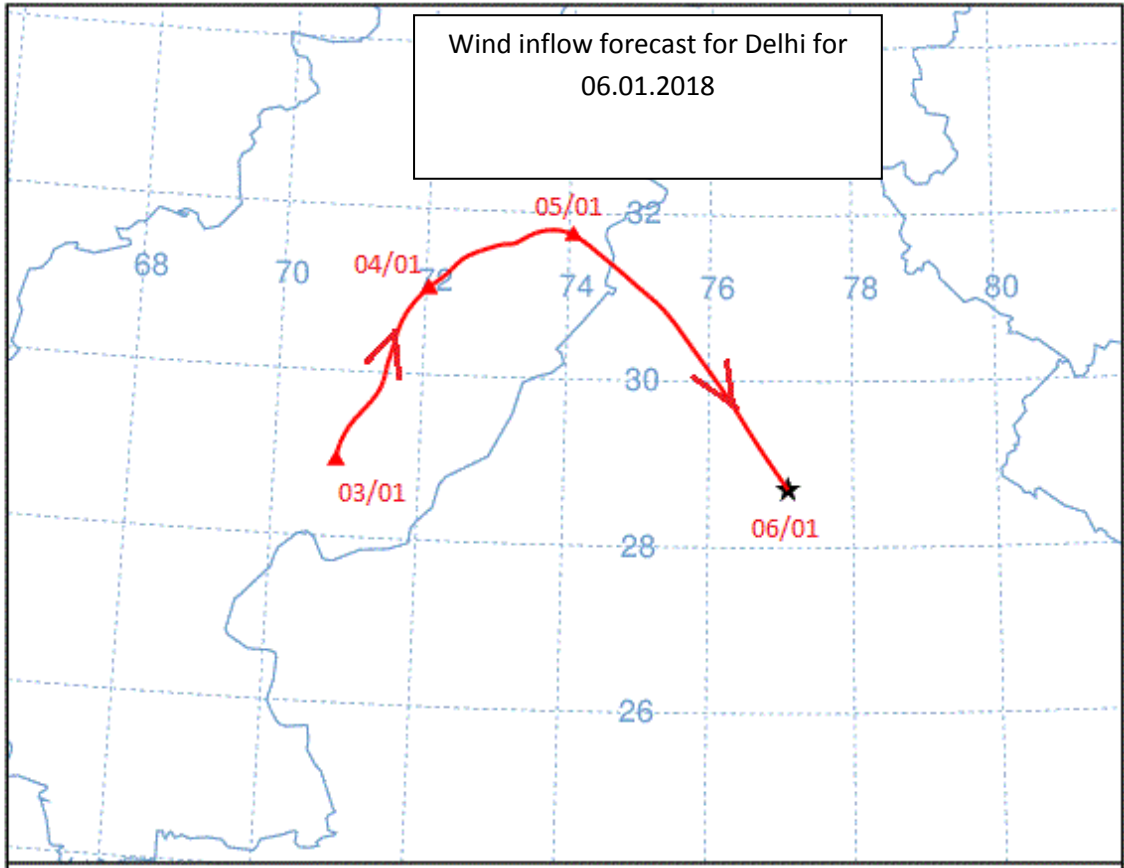

Wind Pattern and Ventilation Index Forecast

1. Forecast of Ventilation Index :

2. Wind Pattern Forecast

Source ★ at 28.70 N 77.10 E

Source ★ at 28.70 N 77.10 E

Source ★ at 28.70 N 77.10 E