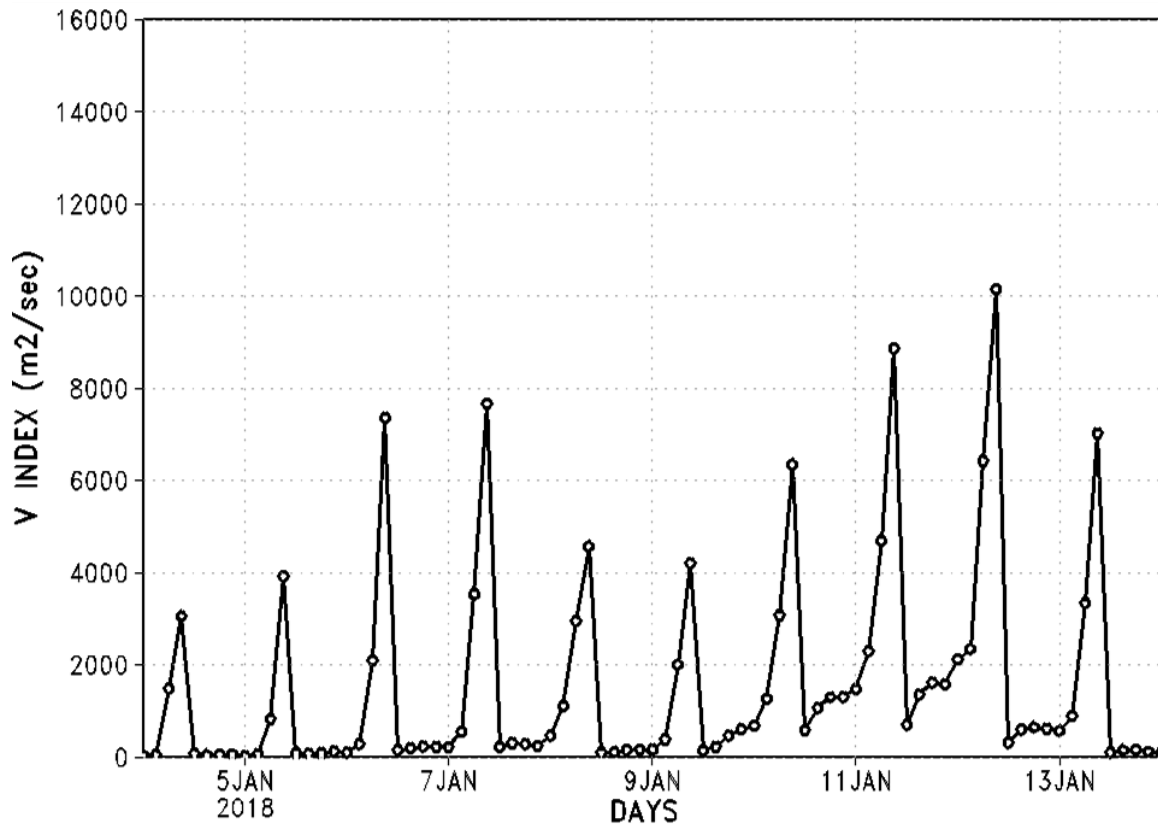

Wind Pattern and Ventilation Index Forecast

1. Forecast of Ventilation Index :

2. Wind Pattern Forecast

Source ★ at 28.70 N 77.10 E

Source ★ at 28.70 N 77.10 E

Source ★ at 28.70 N 77.10 E