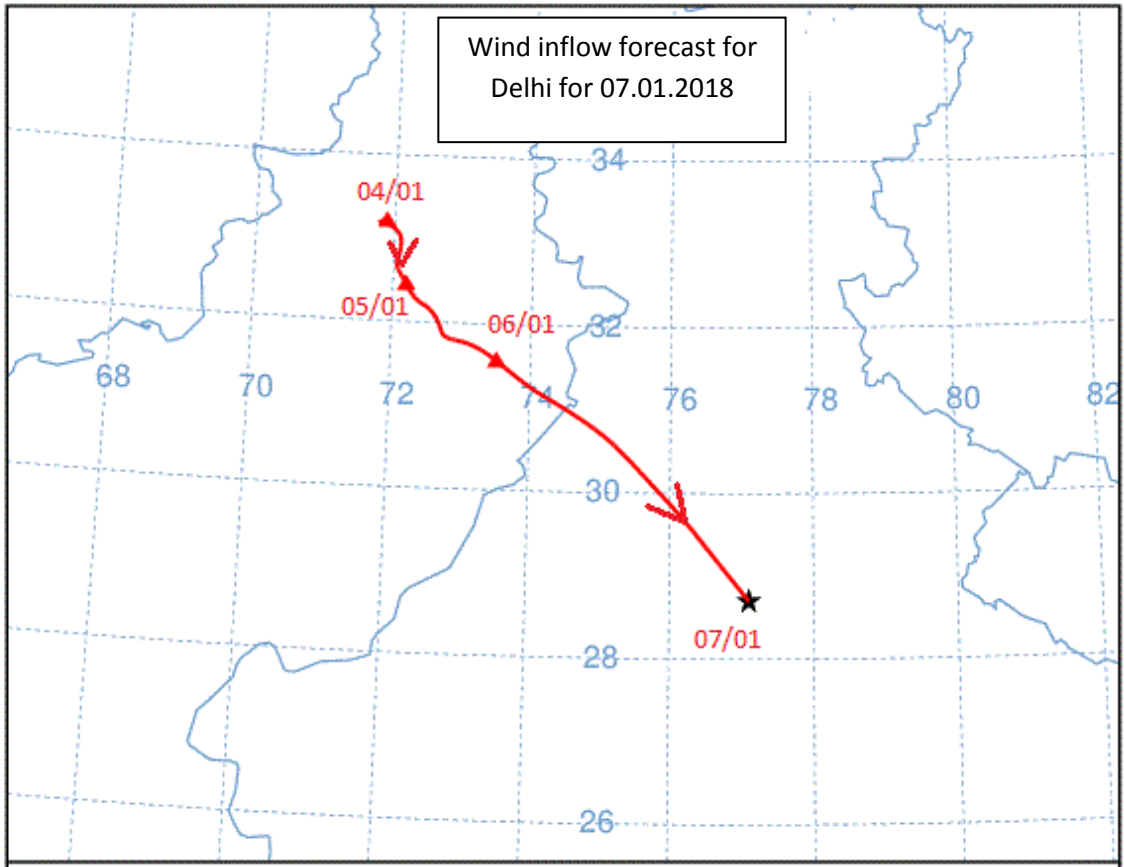

Wind Pattern and Ventilation Index Forecast

1. Forecast of Ventilation Index :

2. Wind Pattern Forecast

Source ★ at 28.70 N 77.10 E

Source ★ at 28.70 N 77.10 E

Source ★ at 28.70 N 77.10 E