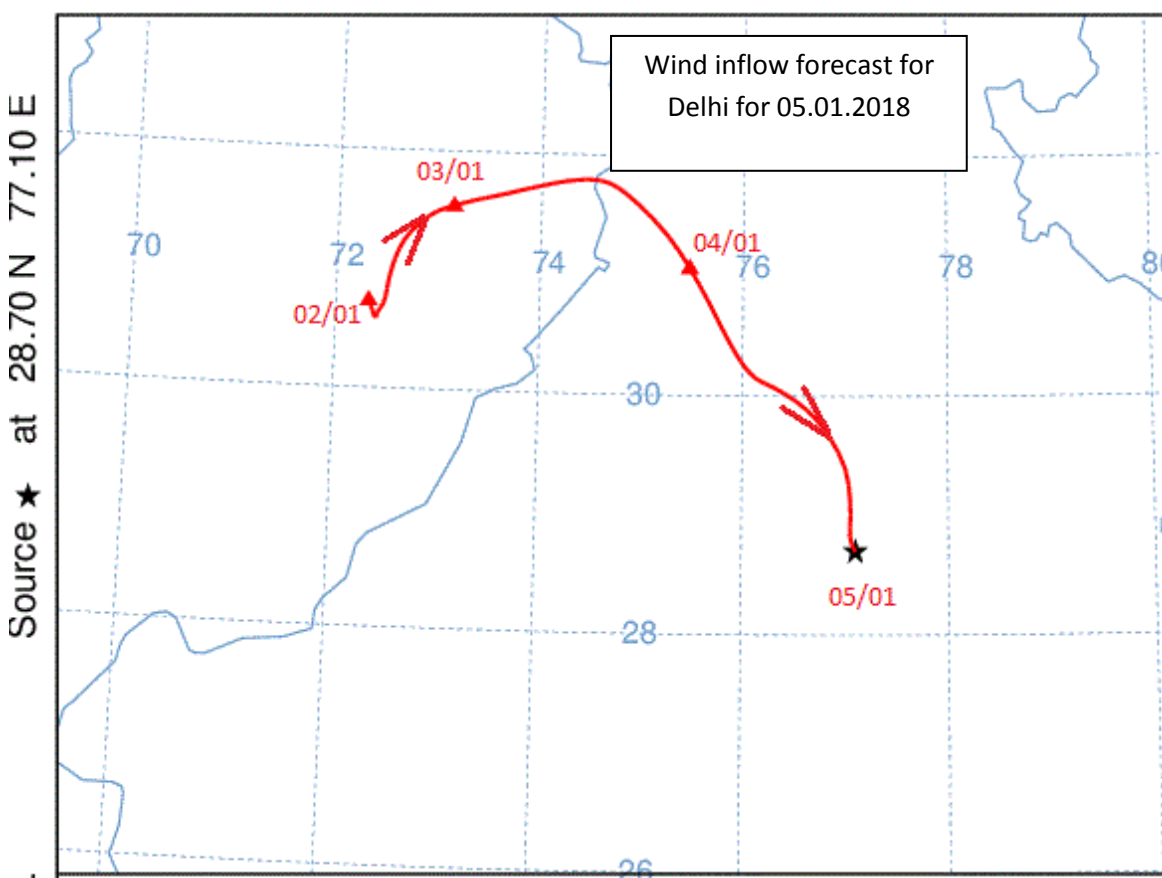

Wind Pattern and Ventilation Index Forecast

1. Forecast of Ventilation Index :

2. Wind Pattern Forecast

Source ★ at 28.70 N 77.10 E

Source ★ at 28.70 N 77.10 E

Source ★ at 28.70 N 77.10 E