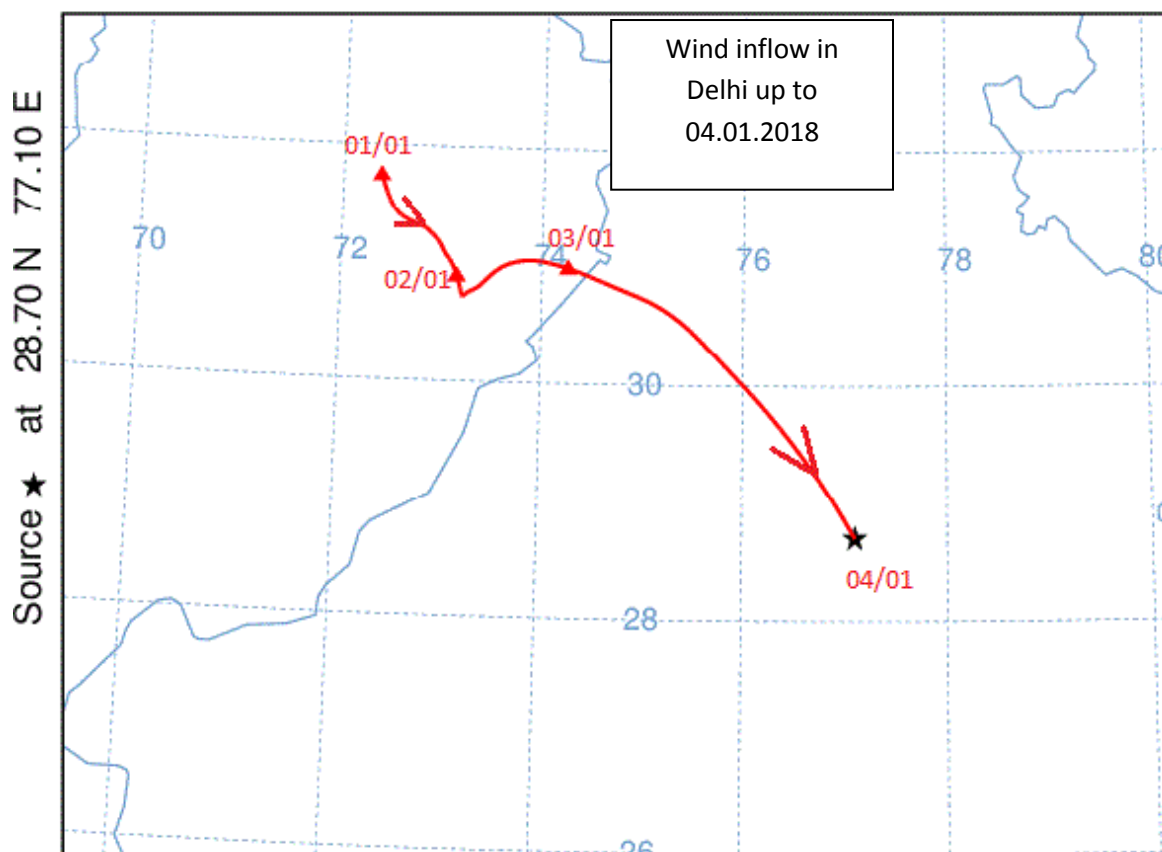

Wind Pattern and Ventilation Index Forecast

1. Forecast of Ventilation Index :

2. Wind Pattern Forecast

Source ★ at 28.70 N 77.10 E

Source ★ at 28.70 N 77.10 E

Source ★ at 28.70 N 77.10 E