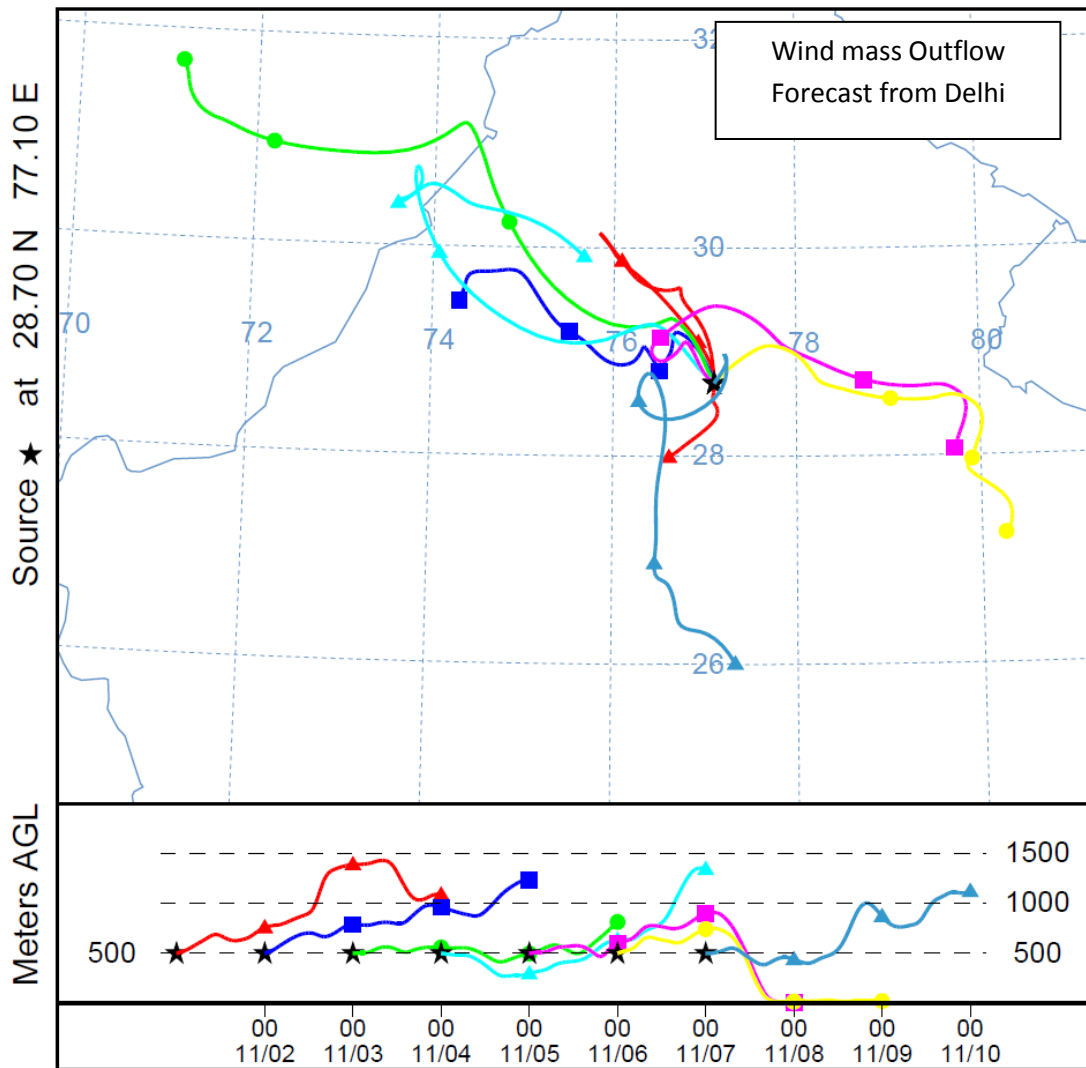

Forward trajectories starting at 0000 UTC 01 Nov 17
 00 UTC 01 Nov GFSG Forecast Initialization

Forward trajectories starting at 0000 UTC 01 Nov 17
00 UTC 01 Nov GFSG Forecast Initialization

Forward trajectories starting at 0000 UTC 01 Nov 17
 00 UTC 01 Nov GFSG Forecast Initialization

Forward trajectories starting at 0000 UTC 01 Nov 17
00 UTC 01 Nov GFSG Forecast Initialization