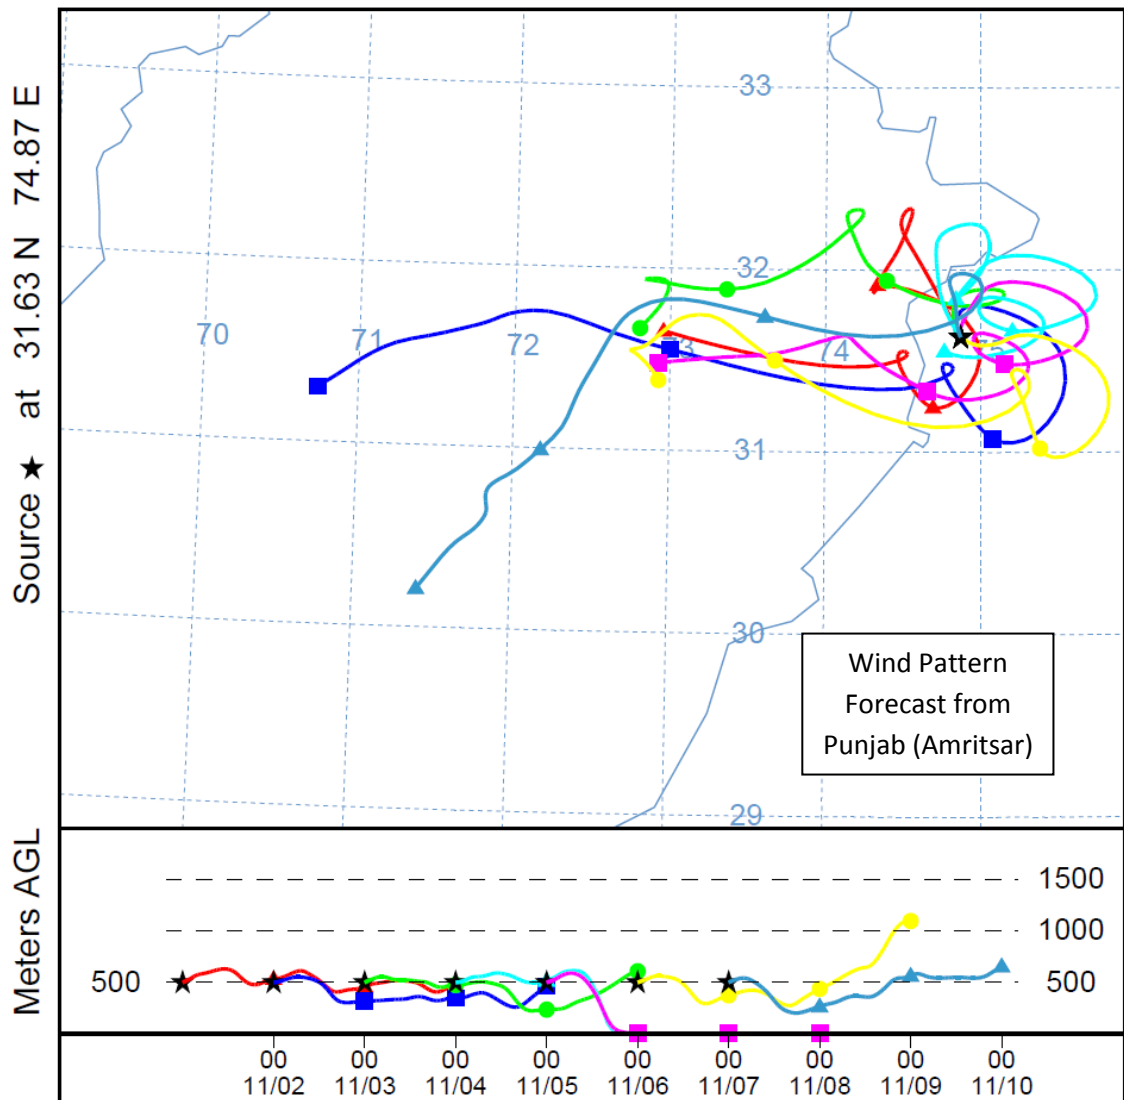

Forward trajectories starting at 0000 UTC 01 Nov 17
 00 UTC 01 Nov GFSG Forecast Initialization

Forward trajectories starting at 0000 UTC 01 Nov 17
00 UTC 01 Nov GFSG Forecast Initialization

Forward trajectories starting at 0000 UTC 01 Nov 17
 00 UTC 01 Nov GFSG Forecast Initialization

Forward trajectories starting at 0000 UTC 01 Nov 17
00 UTC 01 Nov GFSG Forecast Initialization