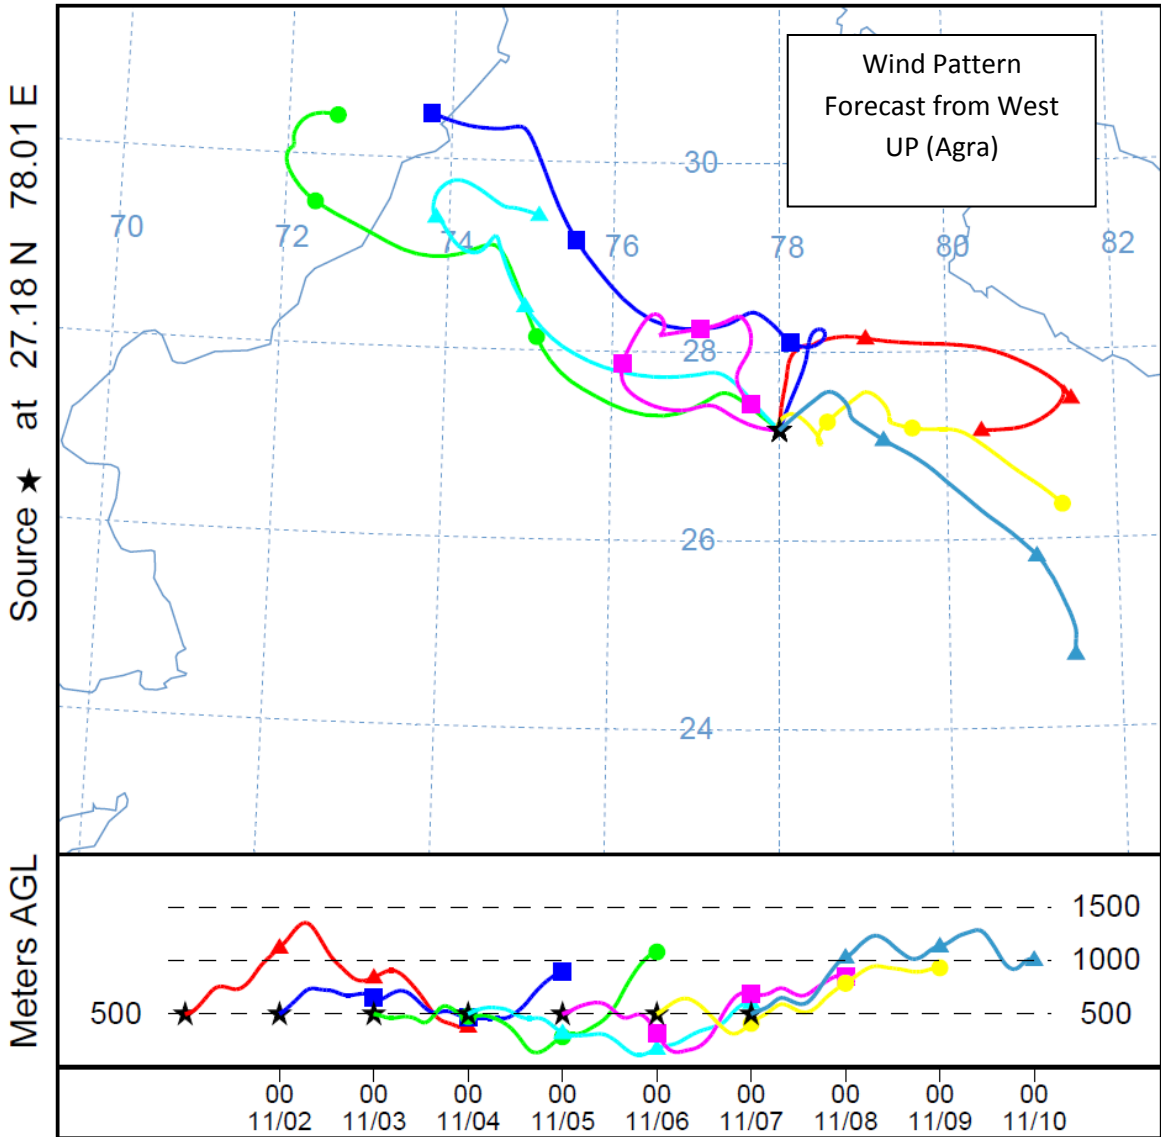

Forward trajectories starting at 0000 UTC 01 Nov 17
 00 UTC 01 Nov GFSG Forecast Initialization

Forward trajectories starting at 0000 UTC 01 Nov 17
00 UTC 01 Nov GFSG Forecast Initialization

Forward trajectories starting at 0000 UTC 01 Nov 17
 00 UTC 01 Nov GFSG Forecast Initialization

Forward trajectories starting at 0000 UTC 01 Nov 17
00 UTC 01 Nov GFSG Forecast Initialization